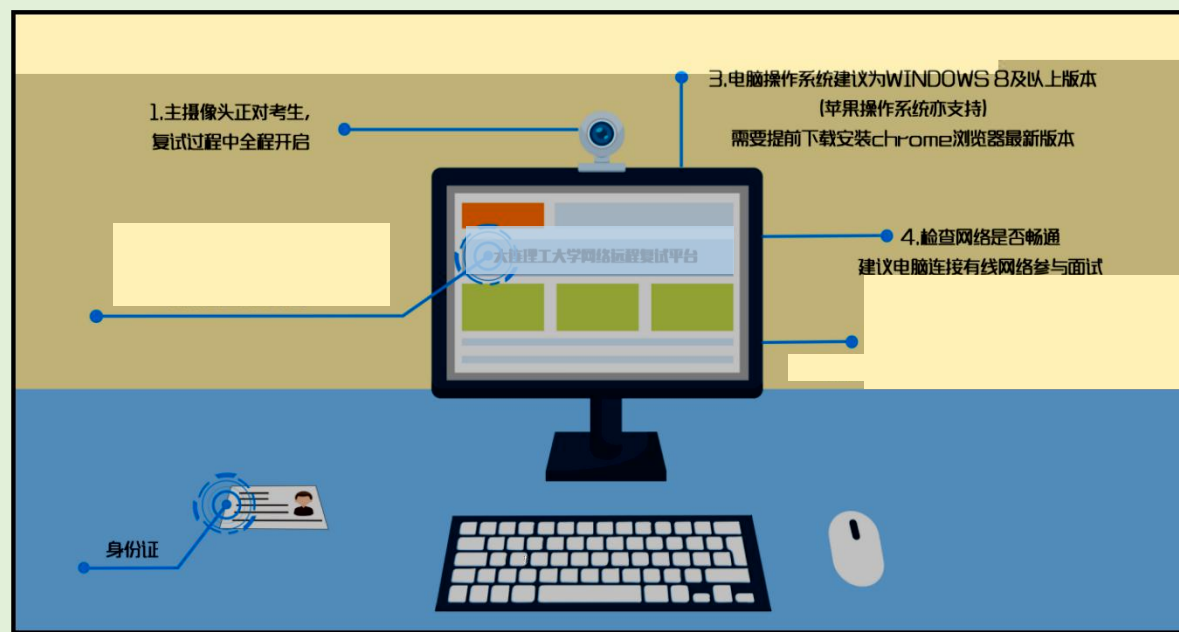

河海大學

HOHAI UNIVERSITY

C

C

*七*来*七* *七*

河海大学
HOHAI UNIVERSITY

<https://www.yjszsms.com/school/10294>

研究生招生在线面试平台

欢迎登录

用户名	<input type="text"/>
密码	<input type="password"/>
验证码	<input type="text" value="62Sm"/>
<input type="button" value="登录"/>	
<input type="button" value="模拟面试平台"/>	

考生登录方式

1. 考生登录系统时，请使用“考生编号”或“考生身份证号”登录（身份证号最后一位为“X”时，请考生登录后在个人中心修改身份证号）。如考生身份证号与准考证、身份证、准考证照片不一致，请联系考生所在学院的招生办。

The screenshot shows the interface of the 'Graduate Admission Online Interview Platform' (研究生招生在线面试平台). At the top left, the Hohai University logo and name are displayed. The main header area has a blue background with the title '研究生招生在线面试平台' and the subtitle 'Remote Interview Service Platform'. A prominent white button labeled '设备检测' (Device Check) is highlighted with a red arrow. Below the header, a light blue banner says 'Welcome 马' (Welcome Ma). A yellow box contains the instruction '请先检测您的设备!' (Please check your device first!). On the right side, there is a '通知公告' (Notice) section, also indicated by a red arrow. The bottom of the page features a decorative illustration of a landscape with a cactus and a lizard.