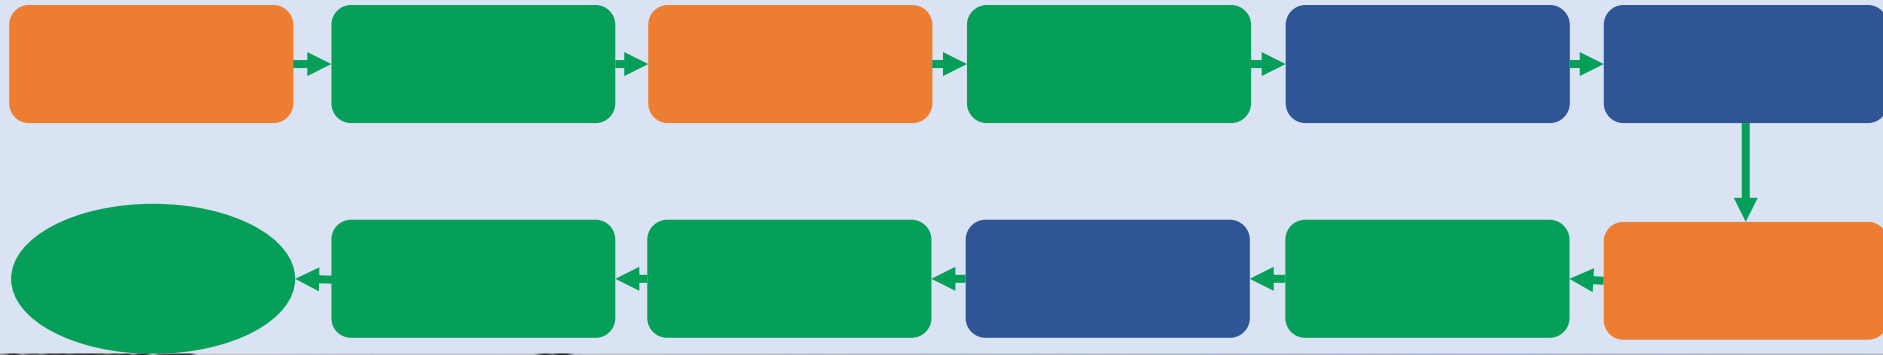

河海大學

HOHAI UNIVERSITY

C

C

*七*来*七* *七*

河海大学
HOHAI UNIVERSITY

<https://www.yjszsms.com/school/10294>

研究生招生在线面试平台

The screenshot shows the interface of the 'Graduate Admission Online Interview Platform' (研究生招生在线面试平台). At the top left, the Hohai University logo and name are displayed. The main header area has a blue background with the title '研究生招生在线面试平台' and the subtitle 'Remote Interview Service Platform'. A prominent white button labeled '设备检测' (Device Check) is highlighted with a red arrow. Below the header, a light blue banner says 'Welcome 马' (Welcome Ma). A yellow box contains the instruction '请先检测您的设备!' (Please check your device first!). On the right side, there is a '通知公告' (Notice) section, also indicated by a red arrow. The bottom of the page features a decorative illustration of a landscape with a cactus and a lizard.