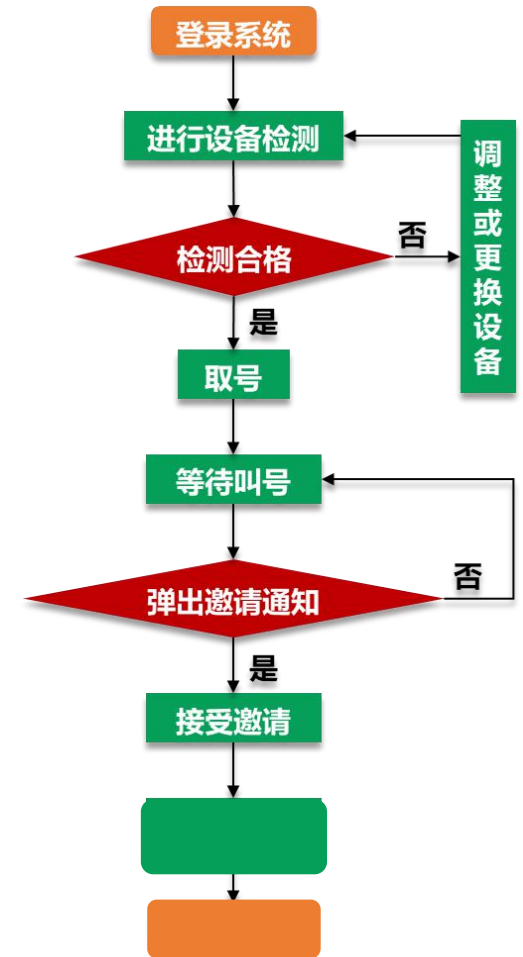

河海大學

HOHAI UNIVERSITY

C

C

*七*来*七* *七*

河海大学
HOHAI UNIVERSITY

<https://www.yjszsms.com/school/10294>

研究生招生在线面试平台

The screenshot shows the interface of the 'Graduate Admission Online Interview Platform' (研究生招生在线面试平台). At the top left, the Hohai University logo and name are displayed. The main header area has a blue background with the title '研究生招生在线面试平台' and the subtitle 'Remote Interview Service Platform'. A prominent white button labeled '设备检测' (Device Check) is highlighted with a red arrow. Below the header, a light blue banner says 'Welcome 马' (Welcome Ma). A yellow box contains the instruction '请先检测您的设备!' (Please check your device first!). On the right side, there is a '通知公告' (Notice) section, also indicated by a red arrow. The bottom of the page features a decorative illustration of a landscape with a cactus and a lizard.